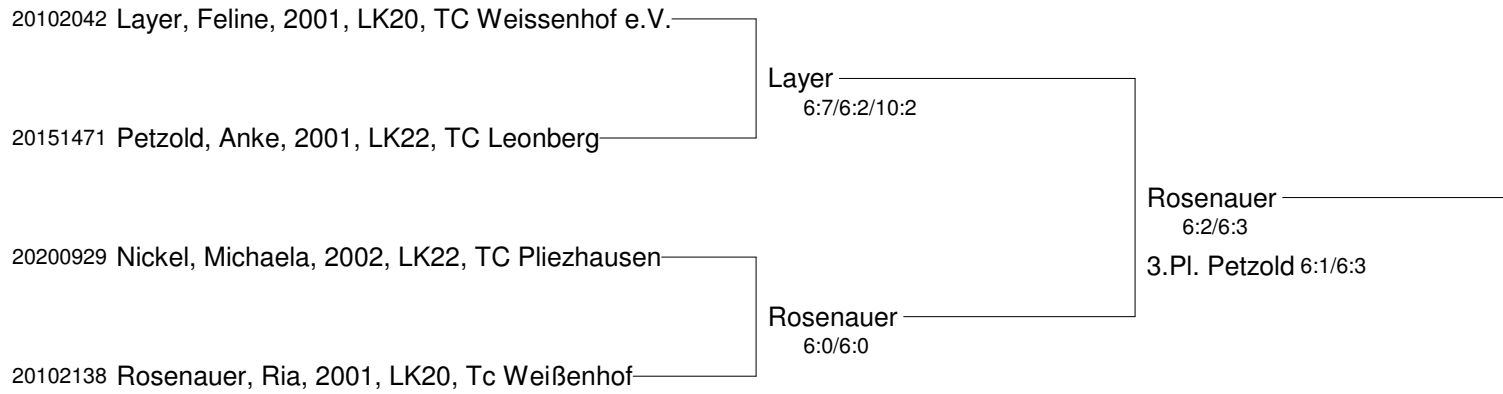

SMASH'le - Das Rutesheimer LK-Turnier

U14 w

Gr. 1

Gr. 2

| | | | |
|---|---|----------------|--------------|
| 20251683 Hoffmann, Anna, 2002, LK22, TC Leonberg | — | Meroth, Laura | 6:4/6:0 |
| 20351825 Meroth, Laura, 2003, LK23, TA TSV Bietigheim | — | Pühl, Simone | 6:3/0:6/4:10 |
| 20101509 Pühl, Simone, 2001, LK23, TC Blau Weiss Calw | — | Hoffmann, Anna | 1:6/0:6 |

Gr. 3

| | | | |
|---|---|-----------------|--------------|
| 20353923 Schienle, Phila, 2003, LK23, SG Weilimdorf | — | Baumann, Chiara | 6:2/6:4 |
| 20252878 Baumann, Chiara, 2002, LK23, Weissenhof TCW St | — | Schaible, Emily | 4:6/6:3/10:6 |
| 20151230 Schaible, Emily, 2001, LK23, VfL Ostelsheim | — | Schienle, Phila | 2:6/6:3/7:10 |