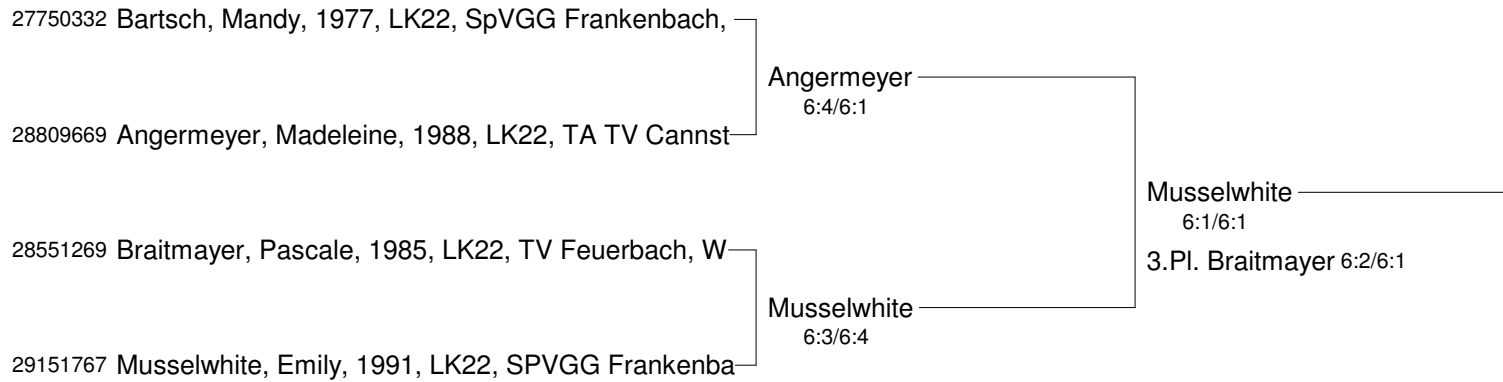

OSWA Damen LK Turnier
TC Grand Slam e.V.
Damen

Gr. 1

Gr. 2

Gr. 3

28251038 Kurths, Inga, 1982, LK23, TC Weinstadt-Endersbach—	Braunger, Patricia	2:6/2:6
28951967 Braunger, Patricia, 1989, LK23, TA TV Cannstatt, W—	Bauer, Beatrice	6:0/6:1
28250125 Bauer, Beatrice, 1982, LK23, TA TV Cannstatt, WTB,—	Kurths, Inga	6:2/6:3